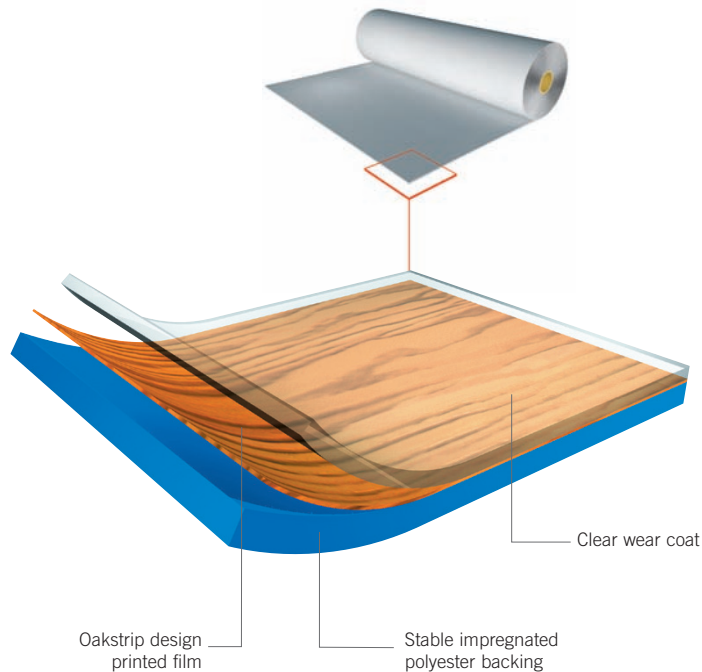

HARLEQUIN
The world dances on Harlequin floors®

Uniclass L84621:L5364	EPIC E434:E422
CI/SfB 52 (43)	Tn6

Portable & Permanent Vinyl Floors

HARLEQUIN FIESTA

HARLEQUIN FIESTA was developed because we saw a clear need for a floor for dance and drama studios which looked exactly like wood, but without all the associated problems of cleaning and maintenance.

HARLEQUIN FIESTA is for permanent installation, when the joints are welded to provide a continuous performance surface. It can be laid on any hard smooth sub-floor and is an excellent multi-purpose surface for one of our sprung floor systems.

HARLEQUIN FIESTA stands up to the rigours of percussive dance, such as tap and Irish dance, but is great for social dancing and for all kinds of general activities.

British Harlequin plc
Festival House, Chapman Way
Tunbridge Wells, Kent TN2 3EF
Tel. 01892 514 888
Fax 01892 514 222
Freephone 0800 28 99 32
www.harlequinfloors.com
enquiries@harlequinfloors.com

Harlequin Europe SA
29, rue Notre-Dame
L-2240 Luxembourg
Tel. +352 46 44 22
Tel. FR +352 46 44 99
Tel. DE +352 46 39 39
Free phone 008 009 069 1000
Fax +352 46 44 40
www.harlequinfloors.com
info@harlequinfloors.com

American Harlequin Corporation
1531 Glen Avenue, Moorestown
NJ 08057, USA
Tel. +1 (1) 856 234 5505
Toll Free in USA 800 642 6440
Fax +1 (1) 856 231 4403
www.harlequinfloors.com
dance@harlequinfloors.com

Harlequin Australasia Pty Ltd.
PO Box 1028, 36A Langston Place
Epping, NSW 1710, Australia
Tel. +61 (2) 9869 4566
AUS Freecall 1300 666 900
Fax +61 (2) 9869 4547
www.harlequinfloors.com
auscontact@harlequinfloors.com

Harlequin Asia Limited
1801 The Strand
49 Bonham Strand, Sheung Wan
Hong Kong
Tel: +852 254 11 666
Fax: +852 254 11 999
www.harlequinfloors.com
hksales@harlequinfloors.com

LONDON
LUXEMBOURG
LOS ANGELES
PHILADELPHIA
FORT WORTH
SYDNEY
HONG KONG