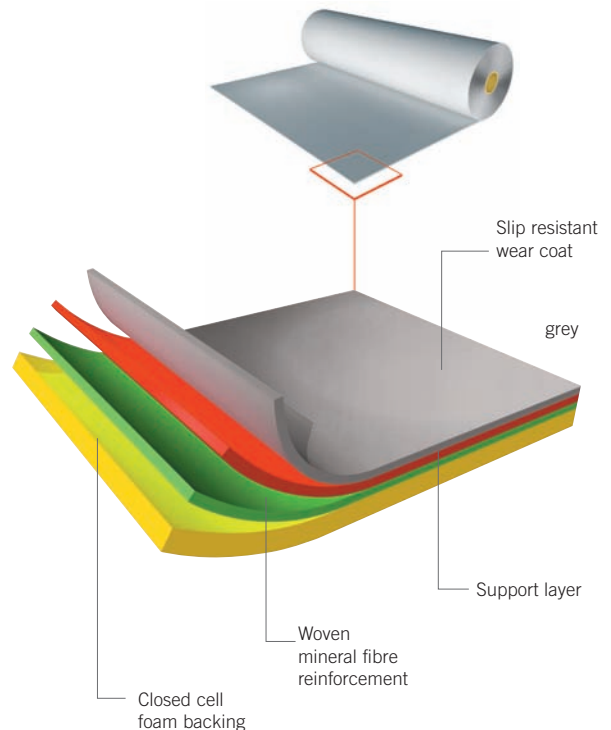

HARLEQUIN STUDIO stays firmly in place on the floor and is excellent for touring. It can be laid on any hard, smooth surface, e.g. particle board, hardwood, terrazzo, concrete, vinyl tile etc. It is an excellent surface for a sprung subfloor, and for modest minimum quantities we can produce colours of your choice.

British Harlequin plc
Festival House, Chapman Way
Tunbridge Wells, Kent TN2 3EF
Tel. 01892 514 888
Fax 01892 514 222
Freephone 0800 28 99 32
www.harlequinfloors.com
enquiries@harlequinfloors.com

Harlequin Europe SA
29, rue Notre-Dame
L-2240 Luxembourg
Tel. +352 46 44 22
Tel. FR +352 46 44 99
Tel. DE +352 46 39 39
Free phone 008 009 069 1000
Fax +352 46 44 40
www.harlequinfloors.com
info@harlequinfloors.com

American Harlequin Corporation
1531 Glen Avenue, Moorestown
NJ 08057, USA
Tel. +1 (1) 856 234 5505
Toll Free in USA 800 642 6440
Fax +1 (1) 856 231 4403
www.harlequinfloors.com
dance@harlequinfloors.com

Harlequin Australasia Pty Ltd.
PO Box 1028, 36A Langston Place
Epping, NSW 1710, Australia
Tel. +61 (2) 9869 4566
AUS Freecall 1300 666 900
Fax +61 (2) 9869 4547
www.harlequinfloors.com
auscontact@harlequinfloors.com

Harlequin Asia Limited
1801 The Strand
49 Bonham Strand, Sheung Wan
Hong Kong
Tel: +852 254 11 666
Fax: +852 254 11 999
www.harlequinfloors.com
hksales@harlequinfloors.com

LONDON
LUXEMBOURG
LOS ANGELES
PHILADELPHIA
FORT WORTH
SYDNEY
HONG KONG