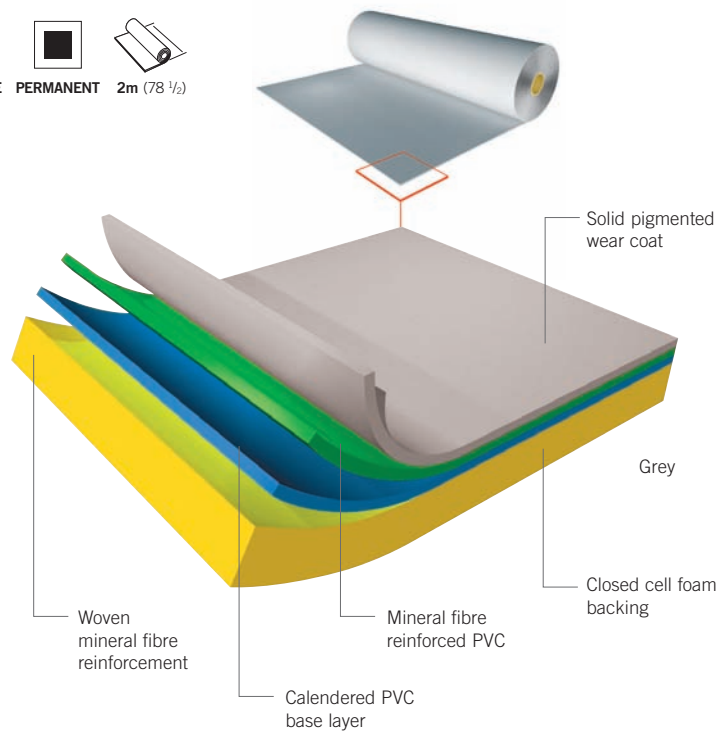

HARLEQUIN
The world dances on Harlequin floors®

Uniclass L84621:L5364	EPIC E434:E422
CI/SfB 52 (43)	Tn6

Portable & Permanent Vinyl Floors

HARLEQUIN TEMPO

HARLEQUIN TEMPO is a floor particularly suited to the requirements of contemporary or barefoot dance, but also as a multi-purpose performance surface. Thicker than Harlequin Studio, TEMPO provides added protection against hard sub-floors.

HARLEQUIN TEMPO can be loose-laid, but is also perfect as a permanent surface on our sprung floor systems. With its tough wear coat, it resists scuffing and cleans easily.

HARLEQUIN TEMPO is a roll-out dance floor for modern and jazz when slip resistance is not needed. In beautiful plain colours it is made by reinforcing a vinyl dance floor with a tough fibre interply, then backing this with a foam cushioning for resilience. The result is cushioned foam-backing floor over 2mm (1/8") thick.

PORTABLE

PERMANENT

2m (78 1/2)

Black