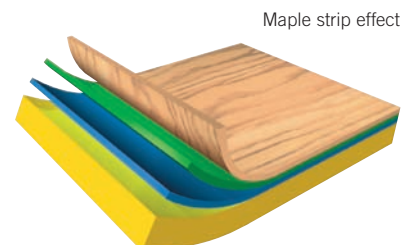

Maple strip effect

British Harlequin plc
Festival House, Chapman Way
Tunbridge Wells, Kent TN2 3EF
Tel. 01892 514 888
Fax 01892 514 222
Freephone 0800 28 99 32
www.harlequinfloors.com
enquiries@harlequinfloors.com

Harlequin Europe SA
29, rue Notre-Dame
L-2240 Luxembourg
Tel. +352 46 44 22
Tel. FR +352 46 44 99
Tel. DE +352 46 39 39
Free phone 008 009 069 1000
Fax +352 46 44 40
www.harlequinfloors.com
info@harlequinfloors.com

American Harlequin Corporation
1531 Glen Avenue, Moorestown
NJ 08057, USA
Tel. +1 (1) 856 234 5505
Toll Free in USA 800 642 6440
Fax +1 (1) 856 231 4403
www.harlequinfloors.com
dance@harlequinfloors.com

Harlequin Australasia Pty Ltd.
PO Box 1028, 36A Langston Place
Epping, NSW 1710, Australia
Tel. +61 (2) 9869 4566
AUS Freecall 1300 666 900
Fax +61 (2) 9869 4547
www.harlequinfloors.com
auscontact@harlequinfloors.com

Harlequin Asia Limited
1801 The Strand
49 Bonham Strand, Sheung Wan
Hong Kong
Tel: +852 254 11 666
Fax: +852 254 11 999
www.harlequinfloors.com
hksales@harlequinfloors.com

LONDON
LUXEMBOURG
LOS ANGELES
PHILADELPHIA
FORT WORTH
SYDNEY
HONG KONG