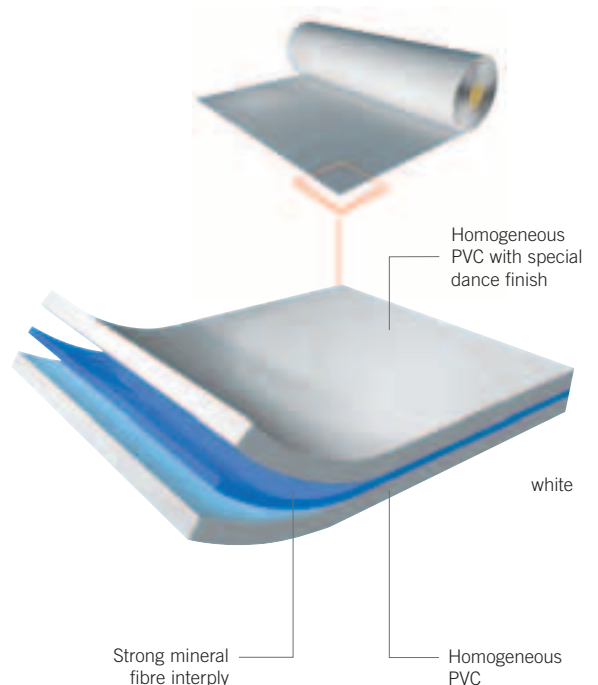

HARLEQUIN
The world dances on Harlequin floors®

Uniclass L84621	EPIC E434
CI/SfB 52 (43) X	

Portable & Permanent Vinyl Floors

HARLEQUIN CASCADE

HARLEQUIN CASCADE has delighted a generation of stage managers and professional dancers as the ultimate heavy-duty stage floor, which is ideal for dance.

The surface has a silky smooth emboss which gives deceptively good grip and provides a good base for lighting designers. CASCADE conveys a soft feel, which is described as "warmth", and this gives dancers an unmatched confidence for demanding choreography. It also withstands general stage use, heavy props and sets etc.

HARLEQUIN CASCADE is painstakingly manufactured to high standards and is specified worldwide for loose-lay and permanent installation in dance studios. For modest minimum quantities we can produce colours of your choice.