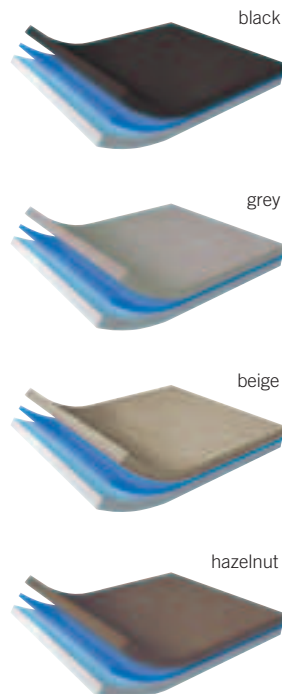

HARLEQUIN
The world dances on Harlequin floors®

Uniclass L84621	EPIC E434
CI/SfB 52 (43) X	

Portable & Permanent Vinyl Floors

HARLEQUIN CASCADE

HARLEQUIN CASCADE has delighted a generation of stage managers and professional dancers as the ultimate heavy-duty stage floor, which is ideal for dance.

The surface has a silky smooth emboss which gives deceptively good grip and provides a good base for lighting designers. CASCADE conveys a soft feel, which is described as "warmth", and this gives dancers an unmatched confidence for demanding choreography. It also withstands general stage use, heavy props and sets etc.

HARLEQUIN CASCADE is painstakingly manufactured to high standards and is specified worldwide for loose-lay and permanent installation in dance studios. For modest minimum quantities we can produce colours of your choice.