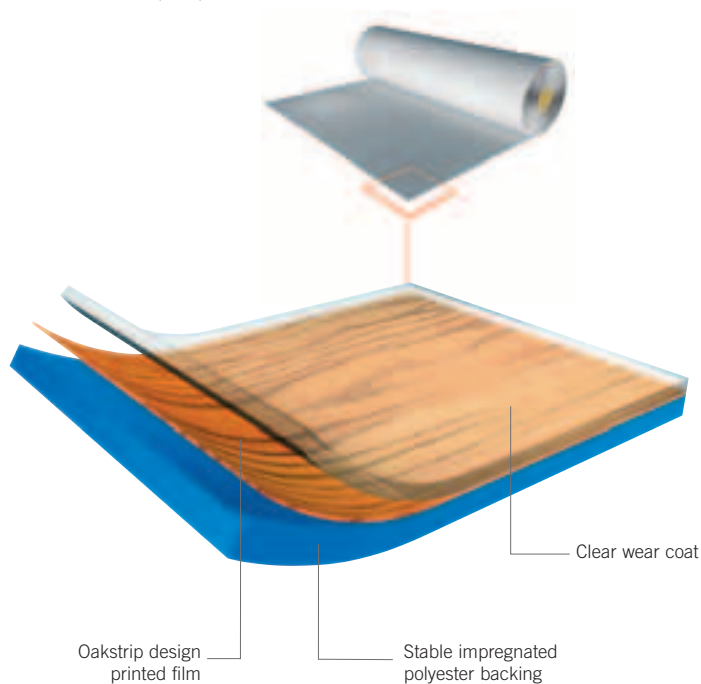

HARLEQUIN
The world dances on Harlequin floors®

Uniclass L84621	EPIC E434
CI/SfB 52 (43) X	

Portable & Permanent Vinyl Floors

HARLEQUIN FIESTA

HARLEQUIN FIESTA was developed because we saw a clear need for a floor for dance and drama studios which looked exactly like wood, but without all the associated problems of cleaning and maintenance.

HARLEQUIN FIESTA is for permanent installation, when the joins are welded to provide a continuous performance surface. It can be laid on any hard smooth sub-floor and is an excellent multi-purpose surface for one of our sprung floor systems.

HARLEQUIN FIESTA stands up to the rigors of percussive dance, such as tap and Irish dance, but is great for social dancing and for all kinds of general activities.

PERMANENT

2m (78 1/2")

British Harlequin plc
Festival House, Chapman Way
Tunbridge Wells, Kent TN2 3EF
Tel. +44 (0)1892 514 888
Fax +44 (0)1892 514 222
Freephone 0800 28 99 32
www.harlequinfloors.com
info@harlequinfloors.com

Harlequin Europe S.A
29, rue Notre-Dame
L-2240 Luxembourg
Tel. (+352) 46 44 22
Tel. FR (+352) 46 44 99
Tel. DE (+352) 46 39 39
Fax (+352) 46 44 40
www.harlequinfloors.com
info@harlequinfloors.com

American Harlequin Corporation
1531 Glen Avenue, Moorestown
NJ 08057, USA
Tel. (856) 234 5505
Toll Free (800) 642 6440
Fax (856) 231 4403
www.harlequinfloors.com
sales@harlequinfloors.com

Harlequin Australasia Pty Ltd.
PO Box 1028, 36A Langston Place
Epping, NSW 1710, Australia
Tel. +61 (2) 9869 4566
Fax +61 (2) 9869 4547
AUS Freecall 1300 666 900
www.harlequinfloors.com
contact@harlequinfloors.com

LONDON
LUXEMBOURG
LOS ANGELES
PHILADELPHIA
FORT WORTH
SYDNEY