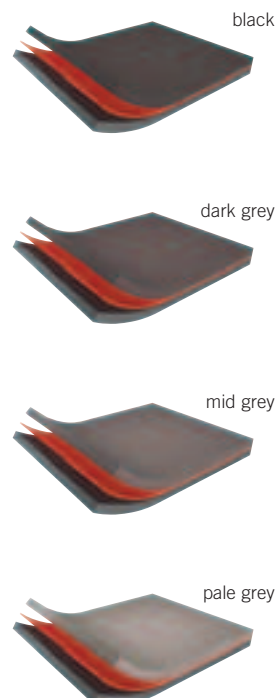

HARLEQUIN
The world dances on Harlequin floors®

Uniclass L84621	EPIC E434
CI/SfB 52 (43) X	

Portable & Permanent Vinyl Floors

HARLEQUIN SHOWFLOOR

HARLEQUIN SHOWFLOOR rolls out instantly to a breathtaking wet-look finish - a perfect display floor for the entertainment industry.

HARLEQUIN SHOWFLOOR is a multi-layer plain coloured vinyl floorcovering. It is produced in rolls and is mineral fibre reinforced with a cellular backing. This combination provides a beautiful loose-lay or portable lightweight sheet vinyl for display purposes.

HARLEQUIN SHOWFLOOR, because of its intended end use as a decorative portable floor, is for areas of light-medium traffic. It can be laid on any hard, smooth surface e.g. wood, plywood, chipboard, hardboard (Masonite), terrazzo, concrete.

We also supply appropriate adhesive gaffer tapes - single and double-sided.

PORTABLE

2m (78½")

British Harlequin plc
Festival House, Chapman Way
Tunbridge Wells, Kent TN2 3EF
Tel. +44 (0)1892 514 888
Fax +44 (0)1892 514 222
Freephone 0800 28 99 32
www.harlequinfloors.com
info@harlequinfloors.com