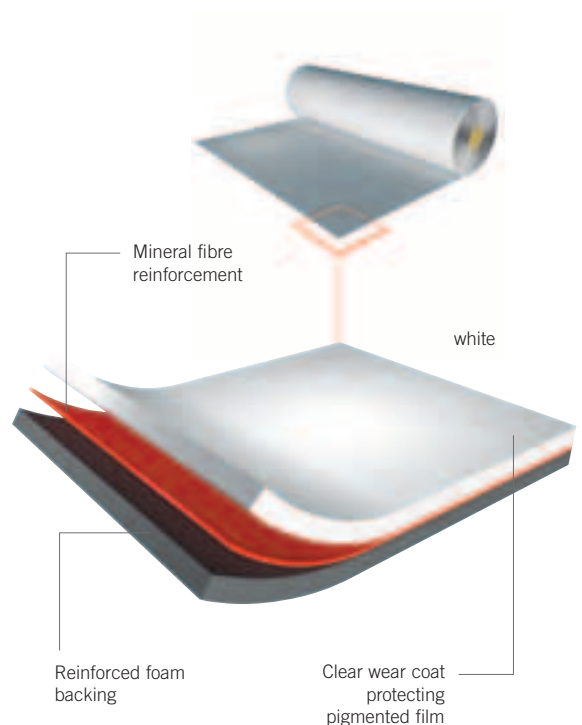

HARLEQUIN
The world dances on Harlequin floors®

Uniclass L84621	EPIC E434
CI/SfB 52 (43) X	

Portable & Permanent Vinyl Floors

HARLEQUIN SHOWFLOOR

HARLEQUIN SHOWFLOOR rolls out instantly to a breathtaking wet-look finish - a perfect display floor for the entertainment industry.

HARLEQUIN SHOWFLOOR is a multi-layer plain coloured vinyl floorcovering. It is produced in rolls and is mineral fibre reinforced with a cellular backing. This combination provides a beautiful loose-lay or portable lightweight sheet vinyl for display purposes.

HARLEQUIN SHOWFLOOR, because of its intended end use as a decorative portable floor, is for areas of light-medium traffic. It can be laid on any hard, smooth surface e.g. wood, plywood, chipboard, hardboard (Masonite), terrazzo, concrete.

We also supply appropriate adhesive gaffer tapes - single and double-sided.

PORTABLE

2m (78½")

British Harlequin plc
Festival House, Chapman Way
Tunbridge Wells, Kent TN2 3EF
Tel. +44 (0)1892 514 888
Fax +44 (0)1892 514 222
Freephone 0800 28 99 32
www.harlequinfloors.com
info@harlequinfloors.com

Harlequin Europe S.A
29, rue Notre-Dame
L-2240 Luxembourg
Tel. (+352) 46 44 22
Tel. FR (+352) 46 44 99
Tel. DE (+352) 46 39 39
Fax (+352) 46 44 40
www.harlequinfloors.com
info@harlequinfloors.com

American Harlequin Corporation
1531 Glen Avenue, Moorestown
NJ 08057, USA
Tel. (856) 234 5505
Toll Free (800) 642 6440
Fax (856) 231 4403
www.harlequinfloors.com
sales@harlequinfloors.com

Harlequin Australasia Pty Ltd.
PO Box 1028, 36A Langston Place
Epping, NSW 1710, Australia
Tel. +61 (2) 9869 4566
Fax +61 (2) 9869 4547
AUS Freecall 1300 666 900
www.harlequinfloors.com
contact@harlequinfloors.com

LONDON
LUXEMBOURG
LOS ANGELES
PHILADELPHIA
FORT WORTH
SYDNEY