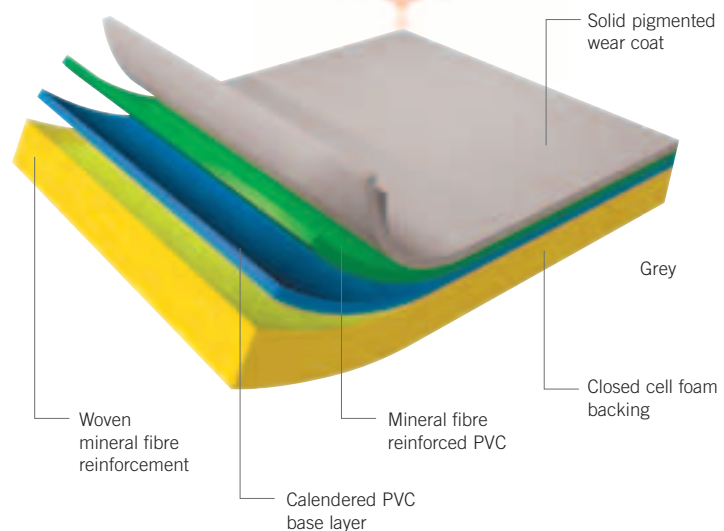

HARLEQUIN
The world dances on Harlequin floors®

Uniclass L84621	EPIC E434		
CI/SfB 52	(43)	X	

Portable & Permanent Vinyl Floors

HARLEQUIN TEMPO

HARLEQUIN TEMPO is a floor particularly suited to the requirements of contemporary or barefoot dance, but also as a multi-purpose performance surface. Thicker than Harlequin Studio, TEMPO provides added protection against hard sub-floors.

HARLEQUIN TEMPO can be loose-laid, but is also perfect as a permanent surface on our sprung floor systems. With its tough wear coat, it resists scuffing and cleans easily.

HARLEQUIN TEMPO is a roll-out dance floor for modern and jazz when slip resistance is not needed. In beautiful plain colours it is made by reinforcing a vinyl dance floor with a tough fibre interply, then backing this with a foam cushioning for resilience. The result is cushioned foam-backing floor over 1/8" thick.