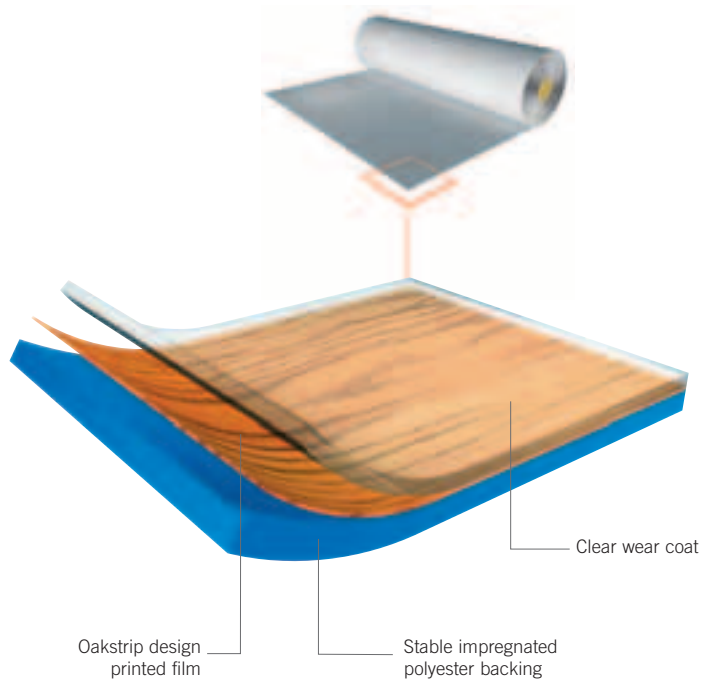

HARLEQUIN
The world dances on Harlequin floors®

Uniclass L84621:L5364	EPIC E434:E422
CI/SfB 52 (43) Tn6	

Portable & Permanent Vinyl Floors

HARLEQUIN FIESTA

HARLEQUIN FIESTA was developed because we saw a clear need for a floor for dance and drama studios which looked exactly like wood, but without all the associated problems of cleaning and maintenance.

HARLEQUIN FIESTA is for permanent installation, when the joins are welded to provide a continuous performance surface. It can be laid on any hard smooth sub-floor and is an excellent multi-purpose surface for one of our sprung floor systems.

HARLEQUIN FIESTA stands up to the rigours of percussive dance, such as tap and Irish dance, but is great for social dancing and for all kinds of general activities.

PERMANENT

2m (78 1/2")

British Harlequin plc
Festival House, Chapman Way
Tunbridge Wells, Kent TN2 3EF
Tel. 01892 514 888
Fax 01892 514 222
Freephone 0800 28 99 32
www.harlequinfloors.com
enquiries@harlequinfloors.com

Harlequin Europe SA
29, rue Notre-Dame
L-2240 Luxembourg
Tel. +352 46 44 22
Tel. FR +352 46 44 99
Tel. DE +352 46 39 39
Free phone 008 009 069 1000
Fax +352 46 44 40
www.harlequinfloors.com
info@harlequinfloors.com

American Harlequin Corporation
1531 Glen Avenue, Moorestown
NJ 08057, USA
Tel. +1 (1) 856 234 5505
Toll Free in USA 800 642 6440
Fax +1 (1) 856 231 4403
www.harlequinfloors.com
dance@harlequinfloors.com

Harlequin Australasia Pty Ltd.
PO Box 1028, 36A Langston Place
Epping, NSW 1710, Australia
Tel. +61 (2) 9869 4566
AUS Freecall 1300 666 900
Fax +61 (2) 9869 4547
www.harlequinfloors.com
auscontact@harlequinfloors.com

Harlequin Asia Limited
1801 The Strand
49 Bonham Strand, Sheung Wan
Hong Kong
Tel: +852 254 11 666
Fax: +852 254 11 999
www.harlequinfloors.com
hksales@harlequinfloors.com

LONDON
LUXEMBOURG
LOS ANGELES
PHILADELPHIA
FORT WORTH
SYDNEY
HONG KONG