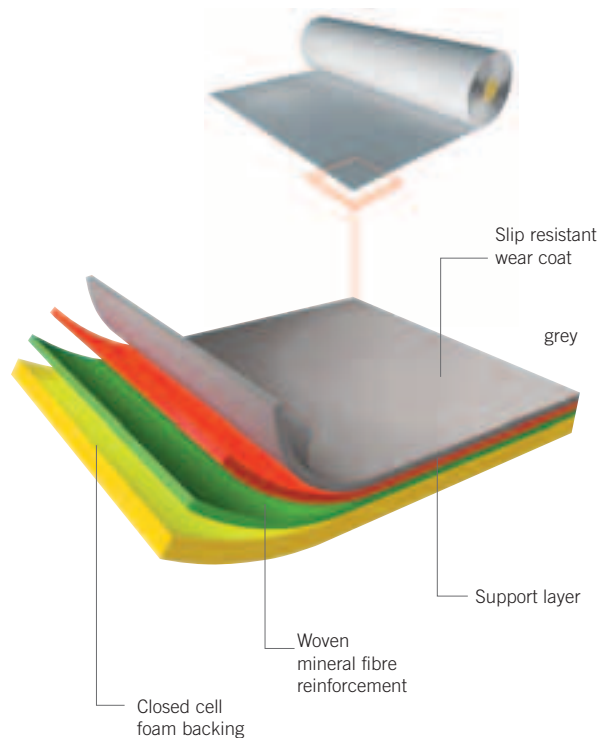

HARLEQUIN STUDIO stays firmly in place on the floor and is excellent for touring. It can be laid on any hard, smooth surface, e.g. particle board, hardwood, terrazzo, concrete, vinyl tile etc. It is an excellent surface for a sprung subfloor, and for modest minimum quantities we can produce colours of your choice.

British Harlequin plc
Festival House, Chapman Way
Tunbridge Wells, Kent TN2 3EF
Tel. 01892 514 888
Fax 01892 514 222
Freephone 0800 28 99 32
www.harlequinfloors.com
enquiries@harlequinfloors.com

Harlequin Europe SA
29, rue Notre-Dame
L-2240 Luxembourg
Tel. +352 46 44 22
Tel. FR +352 46 44 99
Tel. DE +352 46 39 39
Free phone 008 009 069 1000
Fax +352 46 44 40
www.harlequinfloors.com
info@harlequinfloors.com

American Harlequin Corporation
1531 Glen Avenue, Moorestown
NJ 08057, USA
Tel. +1 (1) 856 234 5505
Toll Free in USA 800 642 6440
Fax +1 (1) 856 231 4403
www.harlequinfloors.com
dance@harlequinfloors.com

Harlequin Australasia Pty Ltd.
PO Box 1028, 36A Langston Place
Epping, NSW 1710, Australia
Tel. +61 (2) 9869 4566
AUS Freecall 1300 666 900
Fax +61 (2) 9869 4547
www.harlequinfloors.com
auscontact@harlequinfloors.com

Harlequin Asia Limited
1801 The Strand
49 Bonham Strand, Sheung Wan
Hong Kong
Tel: +852 254 11 666
Fax: +852 254 11 999
www.harlequinfloors.com
hksales@harlequinfloors.com

LONDON
LUXEMBOURG
LOS ANGELES
PHILADELPHIA
FORT WORTH
SYDNEY
HONG KONG

PORTABLE PERMANENT 1.5m (59")