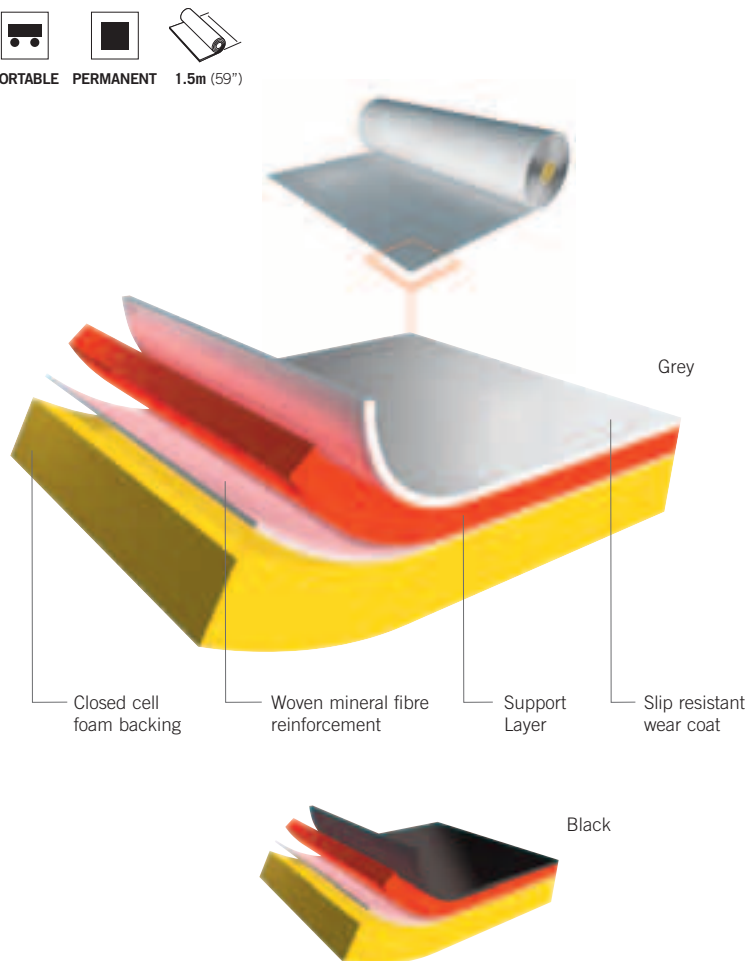

PORTABLE PERMANENT 1.5m (59")

British Harlequin plc
Festival House, Chapman Way
Tunbridge Wells, Kent TN2 3EF
Tel. 01892 514 888
Fax 01892 514 222
Freephone 0800 28 99 32
www.harlequinfloors.com
enquiries@harlequinfloors.com

Harlequin Europe SA
29, rue Notre-Dame
L-2240 Luxembourg
Tel. +352 46 44 22
Tel. FR +352 46 44 99
Tel. DE +352 46 39 39
Free phone 008 009 069 1000
Fax +352 46 44 40
www.harlequinfloors.com
info@harlequinfloors.com

American Harlequin Corporation
1531 Glen Avenue, Moorestown
NJ 08057, USA
Tel. +1 (1) 856 234 5505
Toll Free in USA 800 642 6440
Fax +1 (1) 856 231 4403
www.harlequinfloors.com
dance@harlequinfloors.com

Harlequin Australasia Pty Ltd.
PO Box 1028, 36A Langston Place
Epping, NSW 1710, Australia
Tel. +61 (2) 9869 4566
AUS Freecall 1300 666 900
Fax +61 (2) 9869 4547
www.harlequinfloors.com
auscontact@harlequinfloors.com

Harlequin Asia Limited
1801 The Strand
49 Bonham Strand, Sheung Wan
Hong Kong
Tel: +852 254 11 666
Fax: +852 254 11 999
www.harlequinfloors.com
hksales@harlequinfloors.com

LONDON
LUXEMBOURG
LOS ANGELES
PHILADELPHIA
FORT WORTH
SYDNEY
HONG KONG