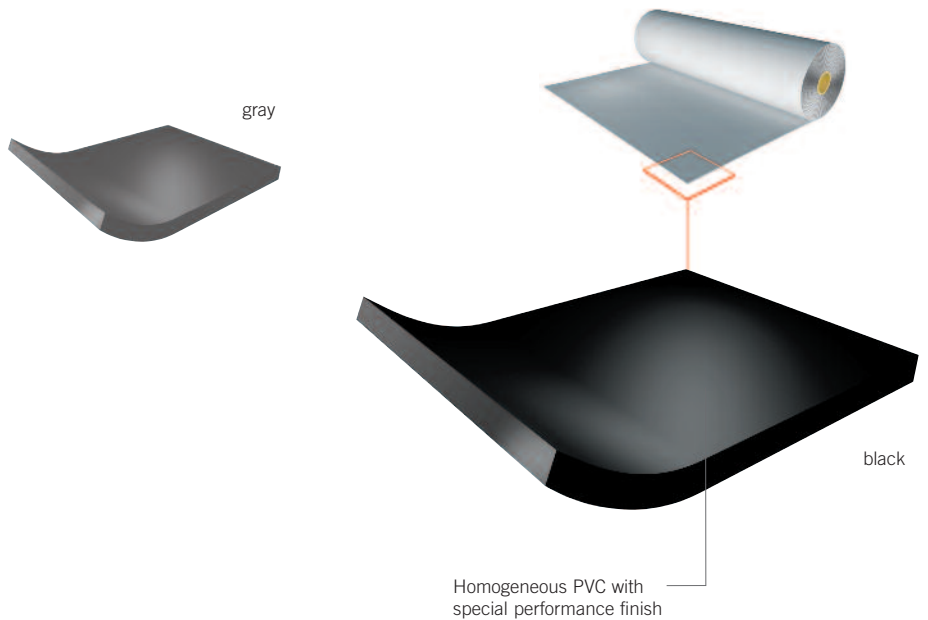

HARLEQUIN STANDFAST PORTABLE is an extremely hardwearing and heavy-duty flooring. It is intended for portable or permanent installation.

HARLEQUIN STANDFAST PORTABLE has a non-slip surface and is ideal as a permanent stage flooring for multi-purpose use.

HARLEQUIN STANDFAST PORTABLE is simple to unroll across your stage or dance studio. You just tape the seams and edges - your floor's ready!

American Harlequin Corporation
1531 Glen Avenue
Moorestown, NJ 08057, USA
Tel. (856) 234 5505
Toll Free (800) 642 6440
Fax (856) 231 4403
www.harlequinfloors.com
dance@harlequinfloors.com

British Harlequin plc
Festival House, Chapman Way
Tunbridge Wells, Kent TN2 3EF
England
Tel. +44 (0)1892 514 888
Fax +44 (0)1892 514 222
Freephone 0800 28 99 32
www.harlequinfloors.com
enquiries@harlequinfloors.com

Harlequin Europe S.A
29, rue Notre-Dame
L-2240 Luxembourg
Tel. (+352) 46 44 22
Tel. FR (+352) 46 44 99
Tel. DE (+352) 46 39 39
Fax (+352) 46 44 40
www.harlequinfloors.com
info@harlequinfloors.com

Harlequin Australasia Pty Ltd.
PO Box 1028, 36A Langston Place
Epping, NSW 1710, Australia
Tel. +61 (2) 9869 4566
Fax +61 (2) 9869 4547
AUS Freecall 1300 666 900
www.harlequinfloors.com
contact@harlequinfloors.com

Philadelphia
London
Paris
Los Angeles
Madrid
Sydney
Luxembourg
Fort Worth
Hong Kong