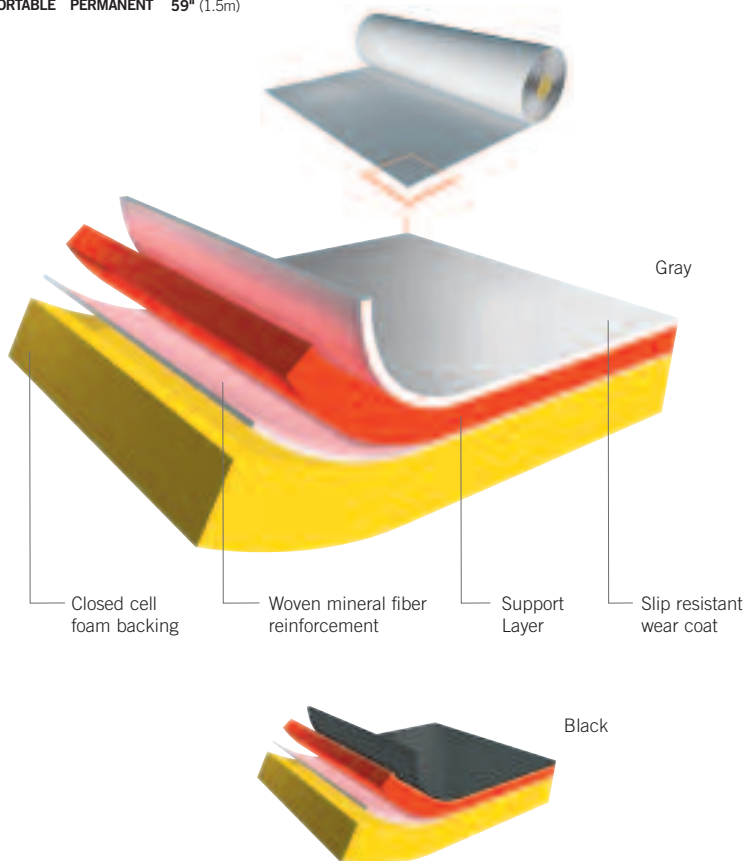

HARLEQUIN ALLEGRO is the quick and simple answer in studios where you want a sprung floor but you don't want the expense. With ALLEGRO there's less disruption, no complicated timber construction. That means no carpenters, nails, screws, springs, or pads. Simply choose whether you want it permanently installed or loose-laid.

American Harlequin Corporation
1531 Glen Avenue
Moorestown, NJ 08057, USA
Tel. (856) 234 5505
Toll Free (800) 642 6440
Fax (856) 231 4403
www.harlequinfloors.com
dance@harlequinfloors.com

British Harlequin plc
Festival House, Chapman Way
Tunbridge Wells, Kent TN2 3EF
England
Tel. +44 (0)1892 514 888
Fax +44 (0)1892 514 222
Freephone 0800 28 99 32
www.harlequinfloors.com
enquiries@harlequinfloors.com

Harlequin Europe S.A
29, rue Notre-Dame
L-2240 Luxembourg
Tel. (+352) 46 44 22
Tel. FR (+352) 46 44 99
Tel. DE (+352) 46 39 39
Fax (+352) 46 44 40
www.harlequinfloors.com
info@harlequinfloors.com

Harlequin Australasia Pty Ltd.
PO Box 1028, 36A Langston Place
Epping, NSW 1710, Australia
Tel. +61 (2) 9869 4566
Fax +61 (2) 9869 4547
AUS Freecall 1300 666 900
www.harlequinfloors.com
contact@harlequinfloors.com

Philadelphia
London
Paris
Los Angeles
Sydney
Luxembourg
Fort Worth