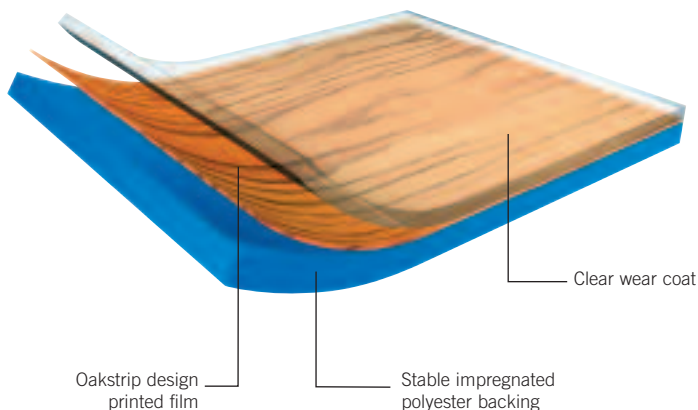

HARLEQUIN FIESTA is for permanent installation, when the joins are welded to provide a continuous performance surface. It can be laid on any hard smooth sub-floor, and is an excellent multi-purpose surface for one of our sprung floor systems.

HARLEQUIN FIESTA stands up to the rigors of percussive dance, such as tap and Irish dance, but is great for social dancing and for all kinds of general activities.

PERMANENT

78½" (2m)

American Harlequin Corporation

1531 Glen Avenue
Moorestown, NJ 08057, USA

Tel. (856) 234 5505
Toll Free (800) 642 6440
Fax (856) 231 4403

www.harlequinfloors.com
dance@harlequinfloors.com

British Harlequin plc

Festival House, Chapman Way
Tunbridge Wells, Kent TN2 3EF
England

Tel. +44 (0)1892 514 888
Fax +44 (0)1892 514 222
Freephone 0800 28 99 32

www.harlequinfloors.com
enquiries@harlequinfloors.com

Harlequin Europe S.A

29, rue Notre-Dame
L-2240 Luxembourg

Tel. (+352) 46 44 22
Tel. FR (+352) 46 44 99
Tel. DE (+352) 46 39 39
Fax (+352) 46 44 40

www.harlequinfloors.com
info@harlequinfloors.com

Harlequin Australasia Pty Ltd.
PO Box 1028, 36A Langston Place
Epping, NSW 1710, Australia

Tel. +61 (2) 9869 4566
Fax +61 (2) 9869 4547
AUS Freecall 1300 666 900

www.harlequinfloors.com
contact@harlequinfloors.com

Philadelphia
London
Paris
Los Angeles
Sydney
Luxembourg
Fort Worth