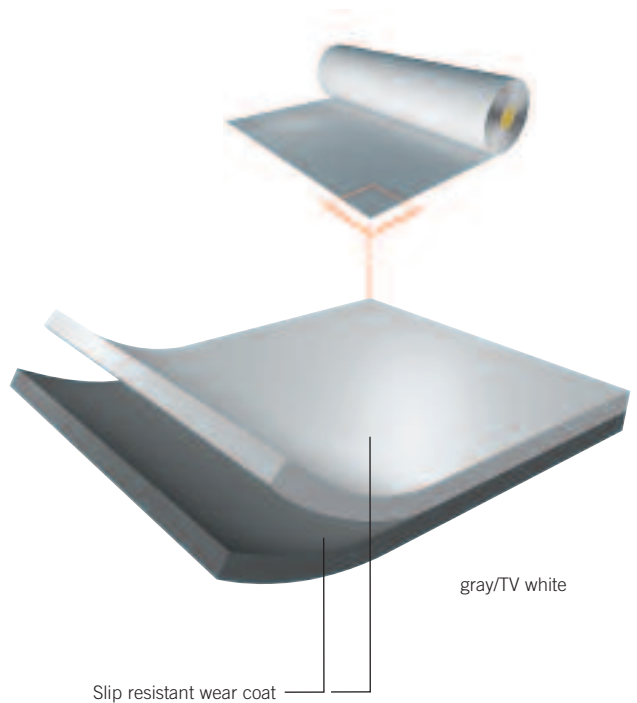

HARLEQUIN REVERSIBLE is a different color on each side, so you can use it either side up. Two floors in one! And because Harlequin Reversible is a full two meters wide, you have fewer joins.

HARLEQUIN REVERSIBLE is ideally laid on any hard smooth surface, such as a wooden stage, and is intended to be loose-laid.

Philadelphia
London
Paris
Los Angeles
Sydney
Luxembourg
Fort Worth

black/white

black/gray

tan/fog

hazelnut/beige

green/yellow

red/blue

Application Guide - Harlequin's Portable & Permanent Vinyl Floors

- The more dots, the more suitable the floor for the particular type of dance.

	BALLET	CONTEMPORARY	JAZZ/THEATRE	TAP/ PERCUSSIVE	AEROBICS	MULTI-PURPOSE	STAGE/OPERA	ROCK	TV	DISPLAY	PERMANENT	TEMPORARY
Reversible	•••	•••	•••	••			•	••	•	•		✓
Studio	•••	•••	••		••	••	•••	•••			✓	✓
Studio 'B'	•••	•••	••		••	••	•••	•••			✓	✓
Cascade	•••	•••	•••	••		••	•••	•••	•		✓	✓
Allegro	••	•••	••		•••						✓	✓
Tempo	••	•••	••		••	••		•••			✓	✓
Fiesta	••	••	•••	••		•••					✓	
Standfast	••	••	•••	•••		••	•••	•••	•		✓	
Hi-Shine							••	••	•••	•••		✓
Showfloor								•	••	•••		✓
Tap Tiles				•••			••		••			✓
TV Tiles				•••			••		•••			✓
Marine	••	••	•••	•••		••	•••	•••			✓	

Reversible - Vinyl Floor

HARLEQUIN REVERSIBLE is ideally laid on any hard smooth surface, such as a wooden stage. For more information regarding laying, tapes, cleaning, maintenance and storage, please contact any of our offices.