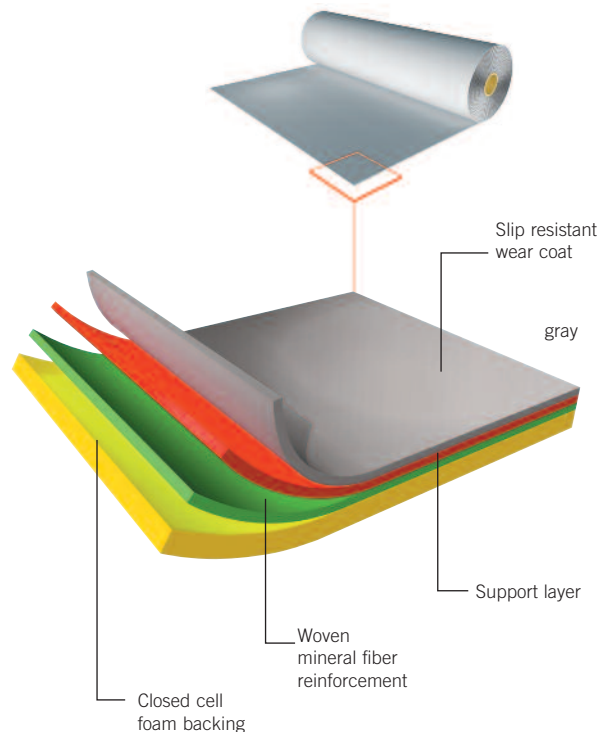

Produced in rolls, it is a complex vinyl construction incorporating a strong mineral fiber interply and a firm foam backing. The surface is produced from a hard-wearing vinyl, and its formulation focuses on the demands of dancers.

Philadelphia
London
Paris
Los Angeles
Sydney
Luxembourg
Fort Worth

black

white

light gray

beige

fog

Application Guide - Harlequin's Portable & Permanent Vinyl Floors

- The more dots, the more suitable the floor for the particular type of dance.

	BALLET	CONTEMPORARY	JAZZ/THEATRE	TAP/ PERCUSSIVE	AEROBICS	MULTI-PURPOSE	STAGE/OPERA	ROCK	TV	DISPLAY	PERMANENT	TEMPORARY
Reversible	•••	•••	•••	••			•	••	•	•		✓
Studio	•••	•••	••		••	••	•••	•••			✓	✓
Studio 'B'	•••	•••	••		••	••	•••	•••			✓	✓
Cascade	•••	•••	•••	••		••	•••	•••	•		✓	✓
Allegro	••	•••	••		•••						✓	✓
Tempo	••	•••	••		••	••		•••			✓	✓
Fiesta	••	••	•••	••		•••					✓	
Standfast	••	••	•••	•••		••	•••	•••	•		✓	
Hi-Shine							••	••	•••	•••		✓
Showfloor								•	••	•••		✓
Tap Tiles				•••			••		••			✓
TV Tiles				•••			••		•••			✓
Marine	••	••	•••	•••		••	•••	•••			✓	