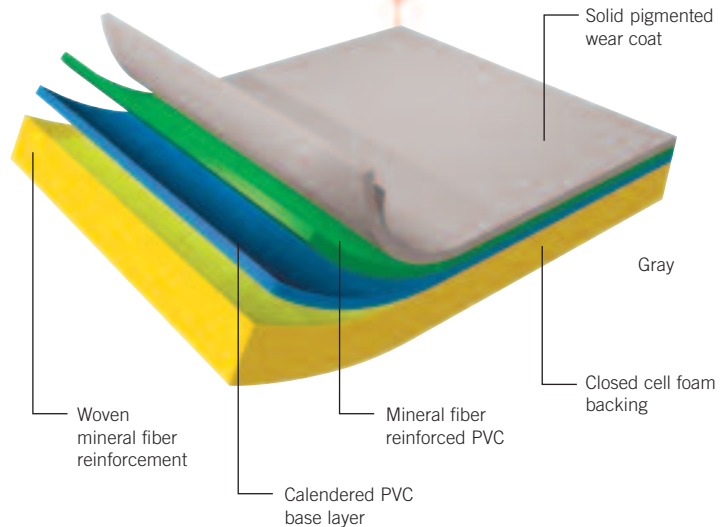

HARLEQUIN
The world dances on Harlequin floors®

Portable & Permanent Vinyl Floors

HARLEQUIN TEMPO

HARLEQUIN TEMPO is a floor particularly suited to the requirements of contemporary or barefoot dance. Thicker than Harlequin Studio, TEMPO provides added protection against hard sub-floors.

HARLEQUIN TEMPO can be loose-laid, but is also perfect as a permanent surface on our sprung floor systems. With its tough wear coat, it resists scuffing and cleans easily.

HARLEQUIN TEMPO is a roll-out dance floor for modern and jazz when slip resistance is not needed. In beautiful plain colors it is made by reinforcing a vinyl dance floor with a tough fiber interply, then backing this with a foam cushioning for resilience. The result is cushioned foam-backing floor over 1/8" thick.

PORTABLE PERMANENT 78 1/2" (2m)

American Harlequin Corporation
1531 Glen Avenue
Moorestown, NJ 08057, USA
Tel. (856) 234 5505
Toll Free (800) 642 6440
Fax (856) 231 4403
www.harlequinfloors.com
dance@harlequinfloors.com

British Harlequin plc
Festival House, Chapman Way
Tunbridge Wells, Kent TN2 3EF
England
Tel. +44 (0)1892 514 888
Fax +44 (0)1892 514 222
Freephone 0800 28 99 32
www.harlequinfloors.com
enquiries@harlequinfloors.com

Harlequin Europe S.A
29, rue Notre-Dame
L-2240 Luxembourg
Tel. (+352) 46 44 22
Tel. FR (+352) 46 44 99
Tel. DE (+352) 46 39 39
Fax (+352) 46 44 40
www.harlequinfloors.com
info@harlequinfloors.com

Harlequin Australasia Pty Ltd.
PO Box 1028, 36A Langston Place
Epping, NSW 1710, Australia
Tel. +61 (2) 9869 4566
Fax +61 (2) 9869 4547
AUS Freecall 1300 666 900
www.harlequinfloors.com
contact@harlequinfloors.com

Philadelphia
London
Paris
Los Angeles
Sydney
Luxembourg
Fort Worth