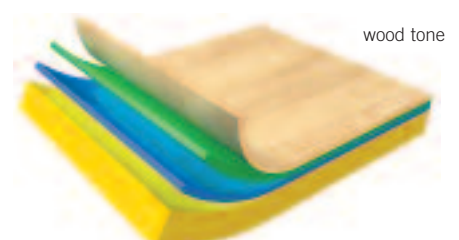

HARLEQUIN
The world dances on Harlequin floors®

Portable & Permanent Vinyl Floors

HARLEQUIN TEMPO

HARLEQUIN TEMPO is a floor particularly suited to the requirements of contemporary or barefoot dance. Thicker than Harlequin Studio, TEMPO provides added protection against hard sub-floors.

HARLEQUIN TEMPO can be loose-laid, but is also perfect as a permanent surface on our sprung floor systems. With its tough wear coat, it resists scuffing and cleans easily.

HARLEQUIN TEMPO is a roll-out dance floor for modern and jazz when slip resistance is not needed. In beautiful plain colors it is made by reinforcing a vinyl dance floor with a tough fiber interply, then backing this with a foam cushioning for resilience. The result is cushioned foam-backing floor over 1/8" thick.

PORTABLE PERMANENT 78 1/2" (2m)

American Harlequin Corporation
1531 Glen Avenue
Moorestown, NJ 08057, USA
Tel. (856) 234 5505
Toll Free (800) 642 6440
Fax (856) 231 4403
www.harlequinfloors.com
dance@harlequinfloors.com

British Harlequin plc
Festival House, Chapman Way
Tunbridge Wells, Kent TN2 3EF
England
Tel. +44 (0)1892 514 888
Fax +44 (0)1892 514 222
Freephone 0800 28 99 32
www.harlequinfloors.com
enquiries@harlequinfloors.com

Harlequin Europe S.A
29, rue Notre-Dame
L-2240 Luxembourg
Tel. (+352) 46 44 22
Tel. FR (+352) 46 44 99
Tel. DE (+352) 46 39 39
Fax (+352) 46 44 40
www.harlequinfloors.com
info@harlequinfloors.com

Harlequin Australasia Pty Ltd.
PO Box 1028, 36A Langston Place
Epping, NSW 1710, Australia
Tel. +61 (2) 9869 4566
Fax +61 (2) 9869 4547
AUS Freecall 1300 666 900
www.harlequinfloors.com
contact@harlequinfloors.com

Philadelphia
London
Paris
Los Angeles
Sydney
Luxembourg
Fort Worth