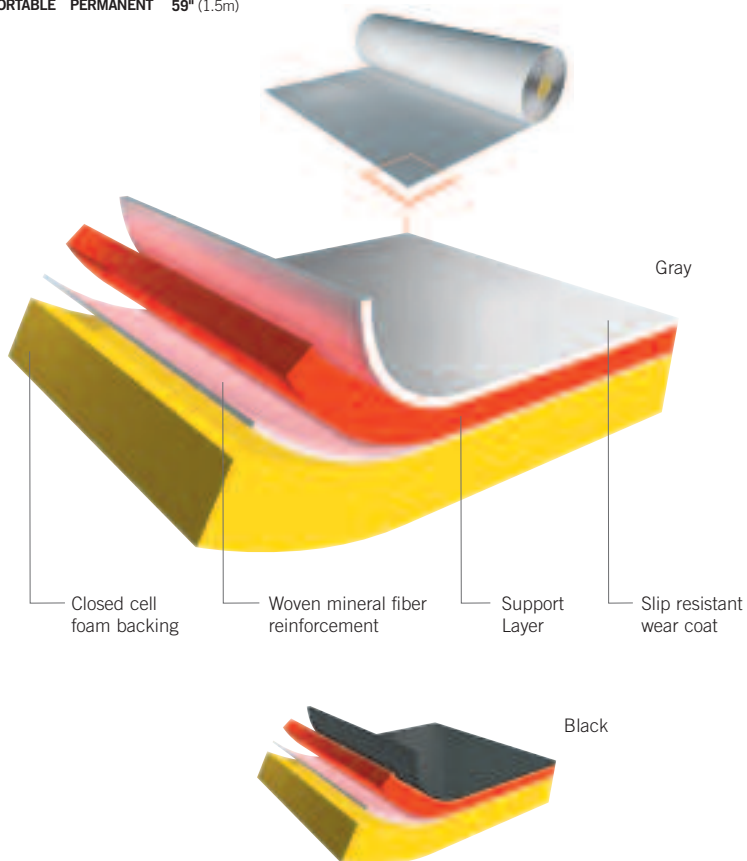

HARLEQUIN ALLEGRO is the quick and simple answer in studios where you want a sprung floor but you don't want the expense. With ALLEGRO there's less disruption, no complicated timber construction. That means no carpenters, nails, screws, springs, or pads. Simply choose whether you want it permanently installed or loose-laid.

American Harlequin Corporation
1531 Glen Avenue
Moorestown, NJ 08057, USA
Tel. (856) 234 5505
Toll Free (800) 642 6440
Fax (856) 231 4403
www.harlequinfloors.com
dance@harlequinfloors.com

British Harlequin plc
Festival House, Chapman Way
Tunbridge Wells, Kent TN2 3EF
England
Tel. +44 (0)1892 514 888
Fax +44 (0)1892 514 222
Freephone 0800 28 99 32
www.harlequinfloors.com
enquiries@harlequinfloors.com

Harlequin Europe S.A
29, rue Notre-Dame
L-2240 Luxembourg
Tel. (+352) 46 44 22
Tel. FR (+352) 46 44 99
Tel. DE (+352) 46 39 39
Fax (+352) 46 44 40
www.harlequinfloors.com
info@harlequinfloors.com

Harlequin Australasia Pty Ltd.
PO Box 1028, 36A Langston Place
Epping, NSW 1710, Australia
Tel. +61 (2) 9869 4566
Fax +61 (2) 9869 4547
AUS Freecall 1300 666 900
www.harlequinfloors.com
contact@harlequinfloors.com

Philadelphia
London
Paris
Los Angeles
Sydney
Luxembourg
Fort Worth