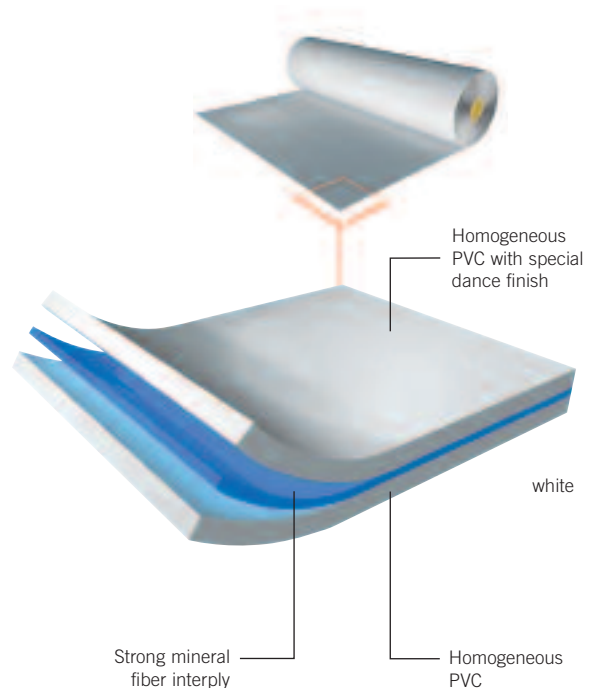

HARLEQUIN CASCADE is painstakingly manufactured to high standards and is specified worldwide for loose-lay and permanent installation in dance studios. For modest minimum quantities we can produce colors of your choice.

American Harlequin Corporation
1531 Glen Avenue
Moorestown, NJ 08057, USA
Tel. (856) 234 5505
Toll Free (800) 642 6440
Fax (856) 231 4403
www.harlequinfloors.com
dance@harlequinfloors.com

British Harlequin plc
Festival House, Chapman Way
Tunbridge Wells, Kent TN2 3EF
England
Tel. +44 (0)1892 514 888
Fax +44 (0)1892 514 222
Freephone 0800 28 99 32
www.harlequinfloors.com
enquiries@harlequinfloors.com

Harlequin Europe S.A
29, rue Notre-Dame
L-2240 Luxembourg
Tel. (+352) 46 44 22
Tel. FR (+352) 46 44 99
Tel. DE (+352) 46 39 39
Fax (+352) 46 44 40
www.harlequinfloors.com
info@harlequinfloors.com

Harlequin Australasia Pty Ltd.
PO Box 1028, 36A Langston Place
Epping, NSW 1710, Australia
Tel. +61 (2) 9869 4566
Fax +61 (2) 9869 4547
AUS Freecall 1300 666 900
www.harlequinfloors.com
contact@harlequinfloors.com

Philadelphia
London
Paris
Los Angeles
Sydney
Luxembourg
Fort Worth