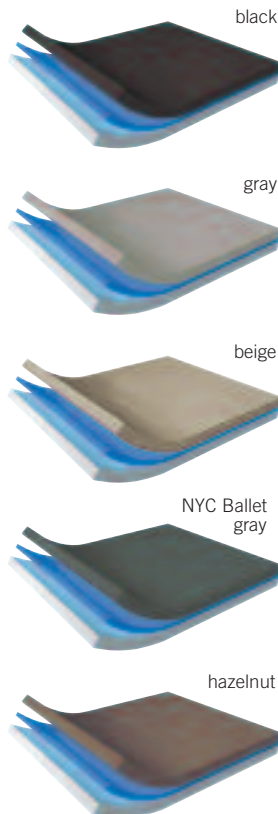

HARLEQUIN CASCADE is painstakingly manufactured to high standards and is specified worldwide for loose-lay and permanent installation in dance studios. For modest minimum quantities we can produce colors of your choice.

American Harlequin Corporation
1531 Glen Avenue
Moorestown, NJ 08057, USA
Tel. (856) 234 5505
Toll Free (800) 642 6440
Fax (856) 231 4403
www.harlequinfloors.com
dance@harlequinfloors.com

British Harlequin plc
Festival House, Chapman Way
Tunbridge Wells, Kent TN2 3EF
England
Tel. +44 (0)1892 514 888
Fax +44 (0)1892 514 222
Freephone 0800 28 99 32
www.harlequinfloors.com
enquiries@harlequinfloors.com

Harlequin Europe S.A
29, rue Notre-Dame
L-2240 Luxembourg
Tel. (+352) 46 44 22
Tel. FR (+352) 46 44 99
Tel. DE (+352) 46 39 39
Fax (+352) 46 44 40
www.harlequinfloors.com
info@harlequinfloors.com

Harlequin Australasia Pty Ltd.
PO Box 1028, 36A Langston Place
Epping, NSW 1710, Australia
Tel. +61 (2) 9869 4566
Fax +61 (2) 9869 4547
AUS Freecall 1300 666 900
www.harlequinfloors.com
contact@harlequinfloors.com

Philadelphia
London
Paris
Los Angeles
Sydney
Luxembourg
Fort Worth